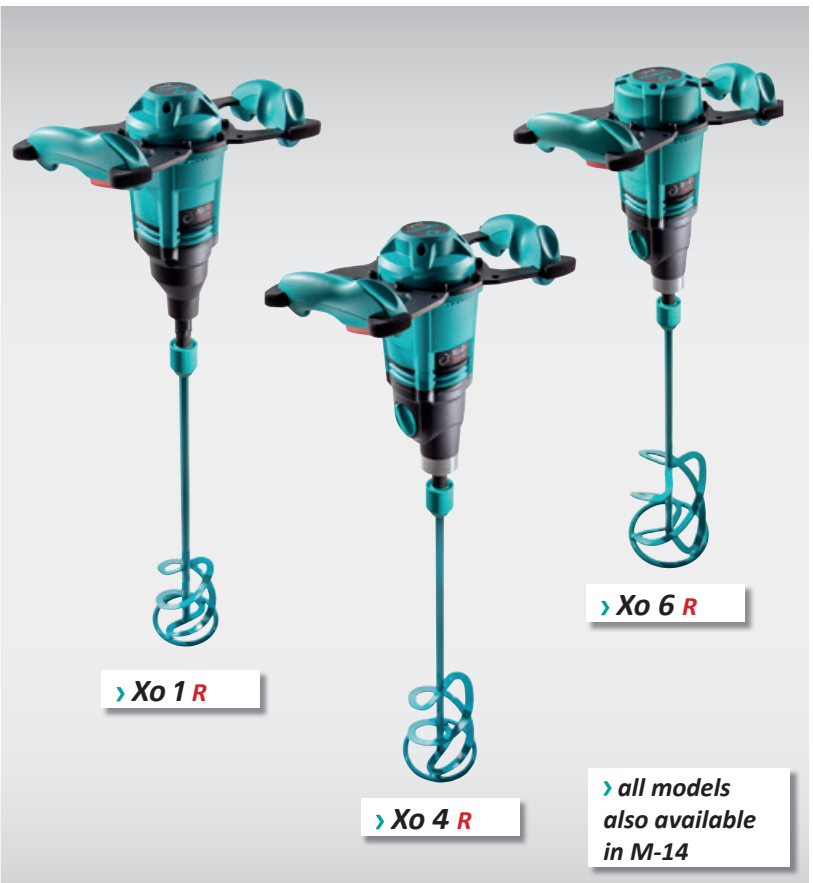

HAND-MIXERS

The reliable helper
on the job site

You can rely on it every day:
The new Collomix hand mixers

› Features

• Ergonomically shaped handles •

• Electronic switch •

• 2-gear gearbox* •

• HEXAFIX quick coupling* •

• Rubber buffers •

• Reliable •

* depending on the version

Hand mixers Xo-R

- The proven mixer programme with even more power for the best work results.
- Maximum output thanks to the high-performance gearbox and motor
- Sensitive speed development via electronic switch
- More functionality in operation, such as the practical rubber buffers for setting it down gently
- The Xo-R helps support your back while working due to its adjusted working height
- No unintentional starting thanks to the electronic safety switch
- Work fatigue-free thanks to the comfortable handles
- Easily change the paddle using the HEXAFIX quick coupling
- Sturdy, even in the toughest conditions
- Optimal mixer results due to the use of the appropriate mixer geometry
- 2-year warranty

Technical data

	Xo 1 R	Xo 4 R	Xo 6 R
Rated power:	1150 watts	1500 watts	1750 watts
Voltage:	230 V~	230 V~	230 V~
On-load speed 1st gear:	- 640 rpm	- 420 rpm	- 400 rpm
On-load speed 2nd gear:		- 590 rpm	- 560 rpm
Mixed amount, recommended:	- 40 ltr	- 60 ltr.	- 90 ltr.
Cable length:	4 m	4 m	4 m
Weight with paddle:	5.3 kg	6.2 kg	7.0 kg
Max. paddle diameter	120 mm	150 mm	170 mm
Paddle set:	Type WK 120 for plaster, screed, mortar, filler, etc.	Type WK 140 for plaster, screed, mortar, filler, etc.	Type MK 160 for concrete, screed, mortar of all kinds, quartz-filled epoxy resin mortar, etc.
Item number with HEXAFIX coupling:	25100	25118	25142
Item number with M-14 connection:	25106	25124	25148